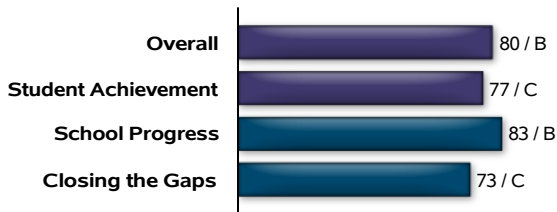

Texas Education Agency
2021-22 Preliminary School Report Card
EVELYN TURLINGTON EL (237904107)

Accountability Rating

B

EVELYN TURLINGTON EL earned a B (80-89) for recognized performance by serving many students well and encouraging high academic achievement and/or appropriate academic growth for most students.

School Information

District Name: WALLER ISD
Campus Type: Elementary
Total Students: 1,007
Grade Span: EE - 05

For more information about this campus, see: <https://TXSchools.gov>

State accountability ratings are based on three domains: Student Achievement, School Progress, and Closing the Gaps. The graph below provides summary results for EVELYN TURLINGTON EL. Scores are scaled from 0 to 100 to align with letter grades.

Distinction Designations

Campuses that earn a rating of A-C are eligible for as many as seven distinction designations, or awards for outstanding performance.

- ✓ Science
- ✓ Postsecondary Readiness
- ✗ ELA/Reading
- ✗ Mathematics
- ✗ Comparative Academic Growth
- ✗ Comparative Closing the Gaps