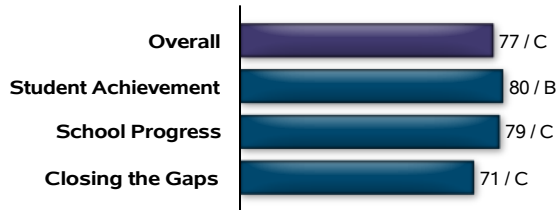

Texas Education Agency  
2021-22 Preliminary School Report Card  
WALLER H S (237904002)

Accountability Rating

C

WALLER H S earned a C (70-79) for acceptable performance by serving many students well but needs to provide additional academic support to many more students.

State accountability ratings are based on three domains: Student Achievement, School Progress, and Closing the Gaps. The graph below provides summary results for WALLER H S. Scores are scaled from 0 to 100 to align with letter grades.